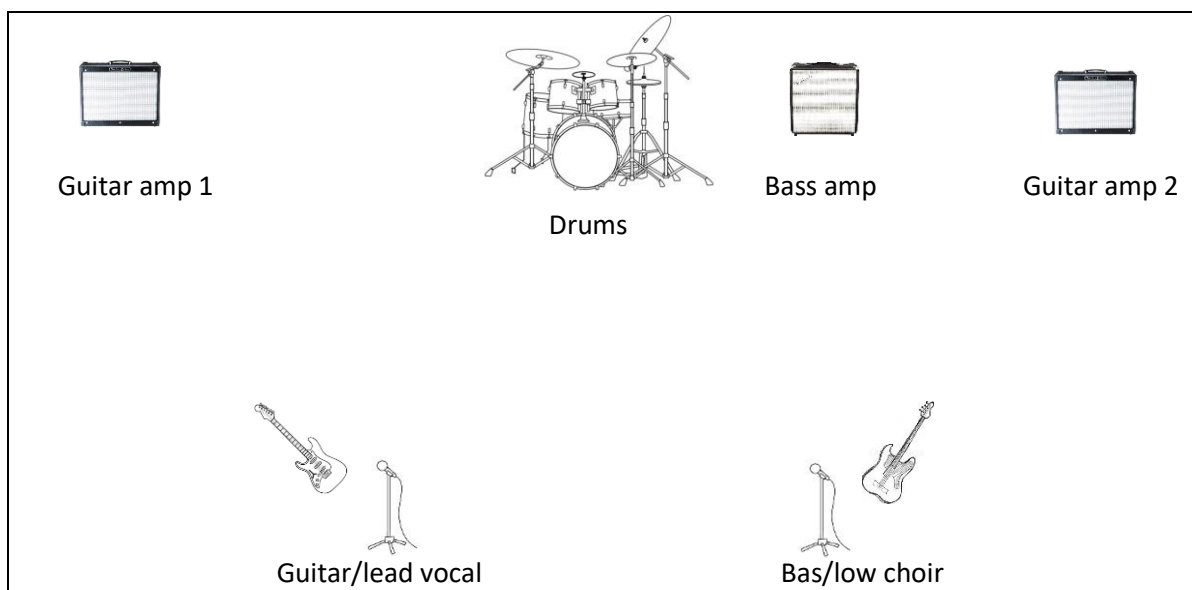

### Scene/backline

Vocal x 2 (Lead + Low choir)

Guitar amp x 2

Bass amp x 1

Drums are normal/standard.

Monitors x 3 (Drums, bas andguitar/vocal).

**Back**

**Front**